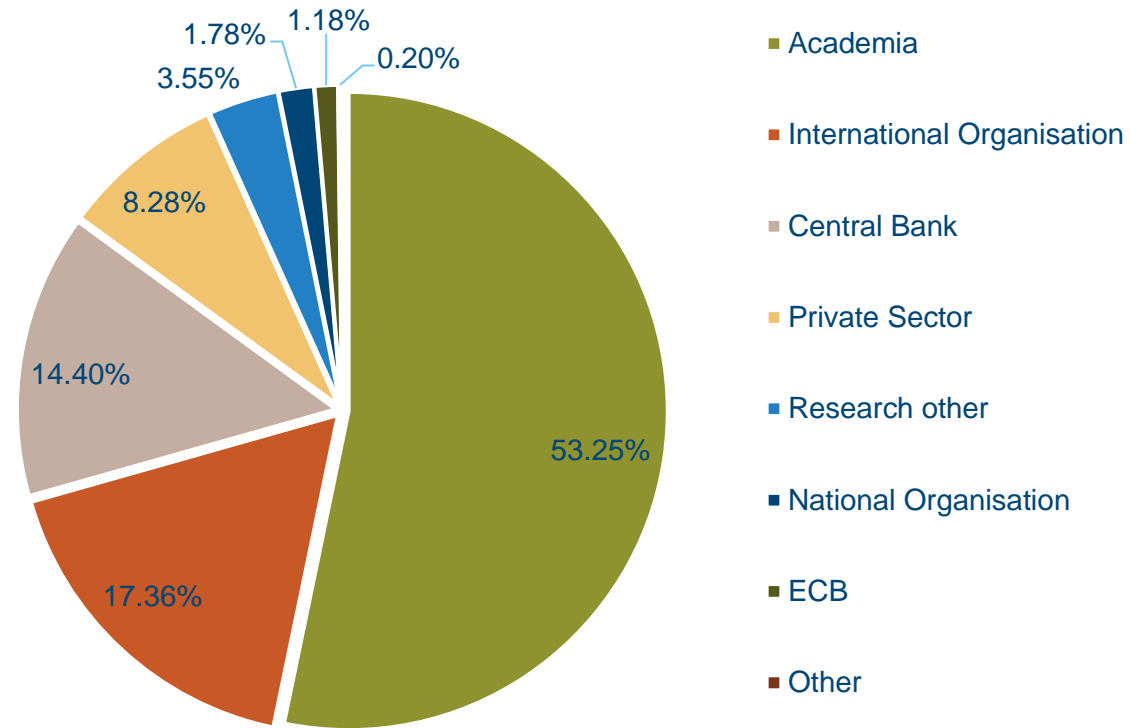

Careers prospects

Employment of ECO alumni